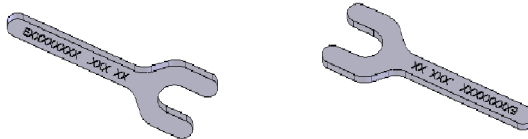

Please Visit WWW.EpowerRail.com for all Disclaimers

PowerRail Distribution Inc.

205 Clark Road Duryea, Pa. 18642

Phone: 570-883-7005 Fax: 570-883-7006

Sales@EPowerRail.com

TM
WWW.EPowerRail.Com

WWW.EPowerRail.Com
TM