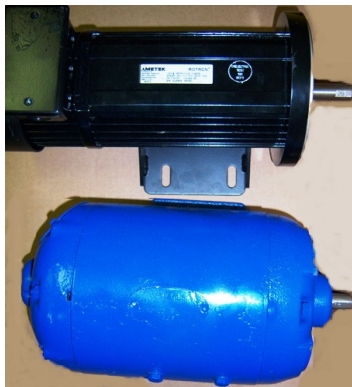

TO ORDER CALL: TOLL FREE 1 866-577-6406

AC PUMP CONVERSIONS

PowerRail is pleased to introduce our new Unit Exchange line of True Drop In AC Brushless Motors and Pump Assemblies.

Proven Ametek High Quality and Reliable AC motors with Pumps that require NO changing

Identical Foot Mounting

Identical Shaft Lengths

OEM Reference	Description
5540387/8296358	1/4HP upgraded to 3/4HP Motor
4947308/40013526	3/4HP Motor
8302494/8296428	Fuel Pump 4GPM (3/4HP upgrade from 1/4Hp)
8152343/8379234	Soakback Pump 1.7GPM Thread (3/4HP upgrade from 1/4Hp)
8411403	Soakback Pump 1.7GPM Flange (3/4HP upgrade from 1/4Hp)
40009239	Soakback Assembly 3/4HP 3GPM
8425609/40042770	Fuel Pump 3/4HP 6 GPM