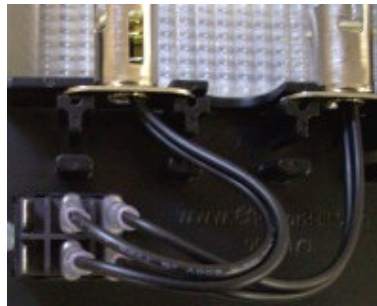

### PowerRail Part#

E9096838 Single Lamp  
E9502221 Dual Lamp

### Enhanced Switch

- Convert Single Lamp to Dual Lamp By Adding A Lamp Socket Only. No Wiring Required—Simple Plug Into Switch  
**DO NOT HAVE TO REPLACE ENTIRE FIXTURE**
- Enhanced Plastic Construction & Break Resistant Lens
- \$\$ Lower Competitive Cost \$\$