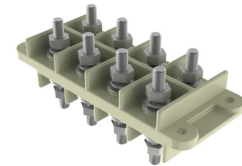

# PowerRail Terminal Boards

Part Number	Connection Type	# Of Connections	Design
E8298162	Fast-On Single Sided	4	
E8434754	Fast-On Single Sided	6	
E8467946	Fast-On Single Sided	8	
E8287076	Fast-On Single Sided	12	
E8283970	Fast-On Single Sided	15	
E8410147	Fast-On Single Sided	16	
E8277744	Fast-On Single Sided	20	

# PowerRail Terminal Boards

**E8324824      Fast-On Single Sided      22**

**E8292938      Fast-On Single Sided      24**

**E8368473      Fast-On Single Sided      24**

**E9331353      Fast-On Double Sided      20**

**E9507683      Bolted Double Sided      8**

**E8354091      Bolted Single Sided      8**

**E8422649      Bolted Single Sided      12**