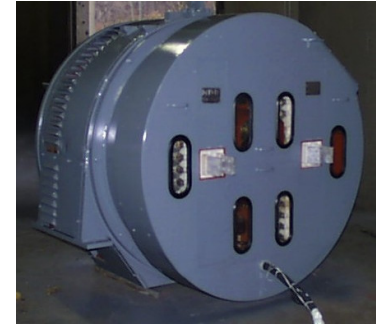

Rebuilt or Remanufactured?

AC & DC "True Blue Series" Electrical Rotating Equipment

- *Class 1 Approved*
- *Passenger Transit Approved*
- *Extended Warranties*
- *Reduced Cost \$\$\$\$*

PowerRail Manufacturing offers a complete line of AC & DC product to support both EMD & GE locomotives. Our full service repair facility located in Lyons Kansas provides a true Re-Manufactured product. We can provide both Unit Exchange and Repair Programs that can meet any quality budget.