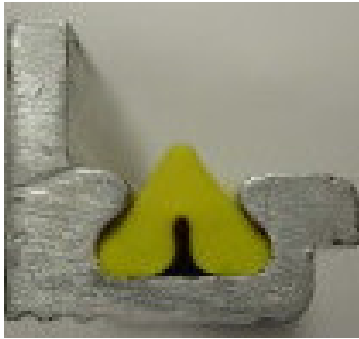

TO ORDER CALL: TOLL FREE 1 866-577-6406

STOP TOP DECK LEAKS

PowerRail Enhanced Tri-Seal
for Engine Covers

Stop Top Deck Cover Leaks!!!!

OEM Single Lip Design

New Tri Lip

PowerRail P/N

Description

E9087073TRI-CG2	8 & 16 Cyl Round Corner
E9087074TRI-CG2	12 Cyl Round Corner
E9087072TRI-CG2	20 Cyl Round Corner

TM
WWW.EPowerRail.Com

WWW.EPowerRail.Com
TM

PowerRail Distribution Inc.

205 Clark Road Duryea, Pa. 18642