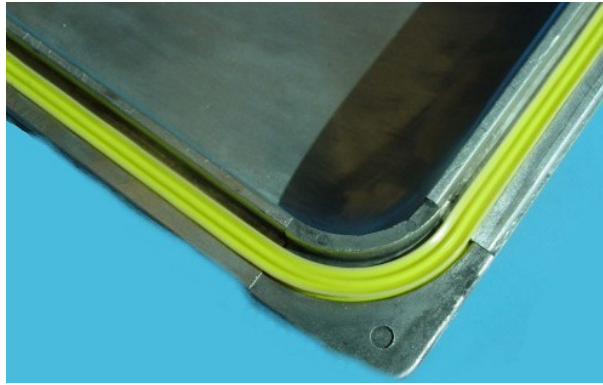

TO ORDER CALL: TOLL FREE 1 866-577-6406

STOP TOP DECK LEAKS

PowerRail Enhanced Tri-Seal
for Engine Covers

Stop Top Deck Cover Leaks!!!!

OEM Single Lip Design

New Tri Lip

PowerRail P/N

Description

E9087073TRI-CG2	8 & 16 Cyl Round Corner
E9087074TRI-CG2	12 Cyl Round Corner
E9087072TRI-CG2	20 Cyl Round Corner

TM
WWW.EPowerRail.Com

WWW.EPowerRail.Com
TM

PowerRail Distribution Inc.

205 Clark Road Duryea, Pa. 18642